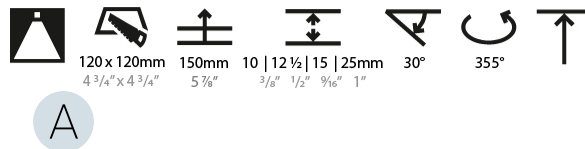

ELECTRICAL

Lamp Type: LED (Zhaga Standard)
Input Wattage (W): 16.5
Total Output Wattage (W): 14.7
Dimming: Dali Dimming
Driver Included: No
Driver Location: Recessed Housing
Driver Type: Constant Current - 120Vac
Driver Class: Class 2
Housing: See Components
Input Voltage (V): 120
Constant Current (MA): 350

LED

Number of LEDs: 1
Max. Delivered Lumen (lm): 770
Nominal Lumen (lm): 1140
CRI: >90 CRI
Lamp Life (hrs): 50000
Upon Request: RGB-W Tunable White Special Color Temperature Special LED

OPTICAL

Reflector°: 20 / 40 / 60
Adjustability: Rotational 355°; Tilt 30°
Upon Request: Special Beam Angles

RATINGS AND CERTIFICATIONS

Certified By: Certified for North American Standards
Zaneen Group Inc. © 2024, P-1806-588-3382, P-06-247-9319, www.zaneen.com

Patents: IP20
For assistance on 'custom' specifications, contact zteam@zaneen.com.
In a constant effort to supply the best product, we reserve the right to change specifications or materials without notice. The most recent specification sheets are found at zaneen.com